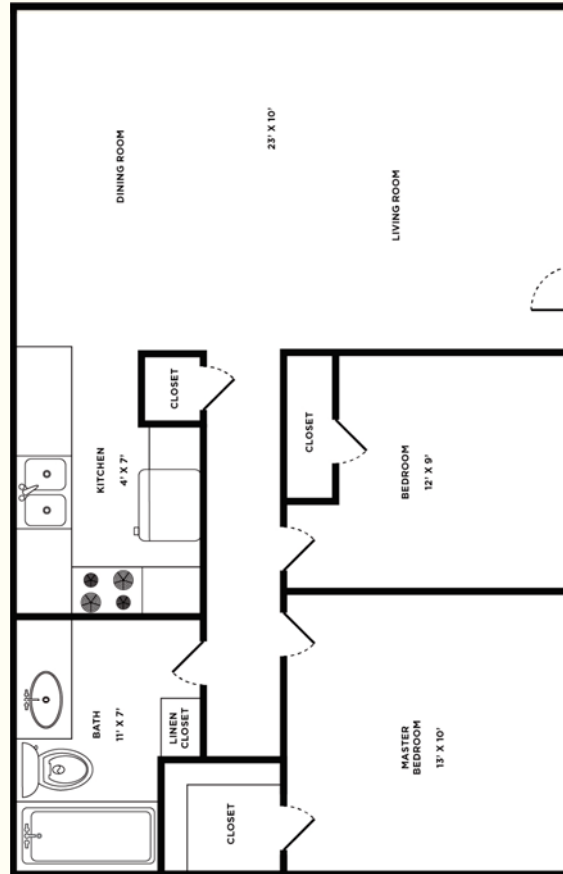

1408 Tach Farm Rd.
Ruston, LA 71270

(318) 255-4928
(318) 255-4985 Fax

royalruston.com

Professionally Managed by

(318) 255-4928

1 Bedroom / 1 Bath
565 Sq. Ft.*

RENT _____

DEPOSIT _____

2 Bedroom / 1 Bath
650 Sq. Ft.*

RENT _____

DEPOSIT _____

Come discover the peaceful, private, and exciting Royal Crest, where southern charm and grace welcome you, and distinctive style surrounds you.

Our spacious 1, and 2 bedroom apartment homes boast quality features including full size kitchens with frost-free refrigerators.