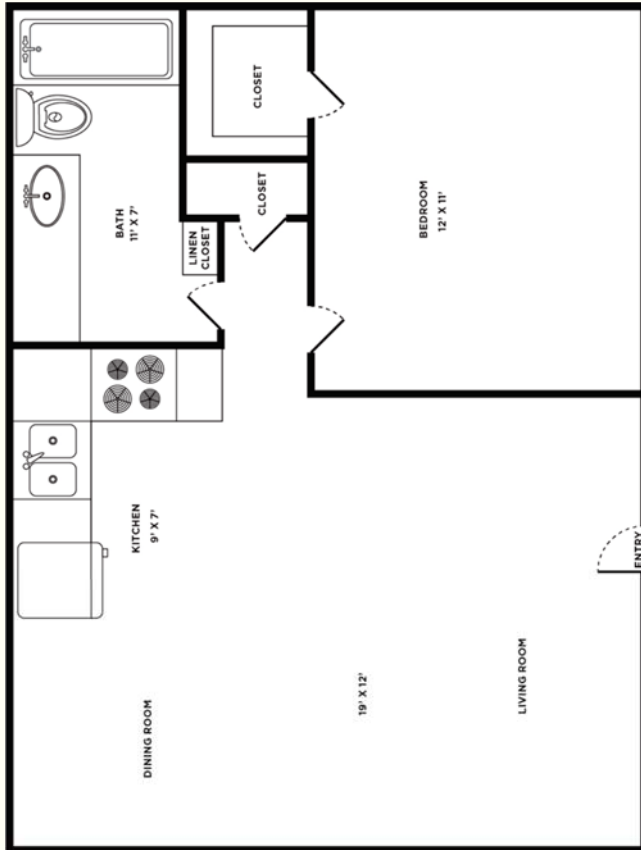

1408 Tach Farm Rd.
Ruston, LA 71270

(318) 255-4928
(318) 255-4985 Fax

royalruston.com

Professionally Managed by

(318) 255-4928

1 Bedroom / 1 Bath
565 Sq. Ft.*

RENT _____

DEPOSIT _____

2 Bedroom / 1 Bath
650 Sq. Ft.*

RENT _____

DEPOSIT _____

Come discover the peaceful, private, and exciting Royal Crest, where southern charm and grace welcome you, and distinctive style surrounds you.

Our spacious 1, and 2 bedroom apartment homes boast quality features including full size kitchens with frost-free refrigerators.